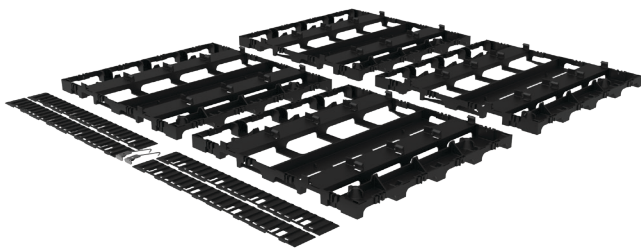

## InstaDeck® Outdoor Flooring System

With an integrated fastening system that is compatible with MoistureShield's Stratos™, Vision®, Meridian™, Elevate™ and Vantage™ grooved decking, InstaDeck can create any size or shape deck and does not require screws to attach deck boards. Once the locking tile foundation is arranged and deck boards are trimmed to size, simply step on boards to lock them securely into place. The flooring system has a finished height of 60mm (2 $\frac{3}{8}$ "") that is compatible with select Belgard® pavers, allowing for greater creativity with materials and design.

- Create any size deck using locking tile foundation
- Minimal tools required for easy installation
- Compatible with 60mm (2 $\frac{3}{8}$ "") pavers to combine decking and hardscape
- Assemble on any flat surface: grass, concrete, existing patio surfaces and gravel
- Tiles can be offset around obstacles and existing hardscape or concrete
- Made in the USA with Limited Lifetime Warranty

**2' x 2' InstaDeck (set of 4)**  
Actual dimensions 22.55" x 22.55"

InstaDeck can be installed in straight runs  
or in an interlocking pattern